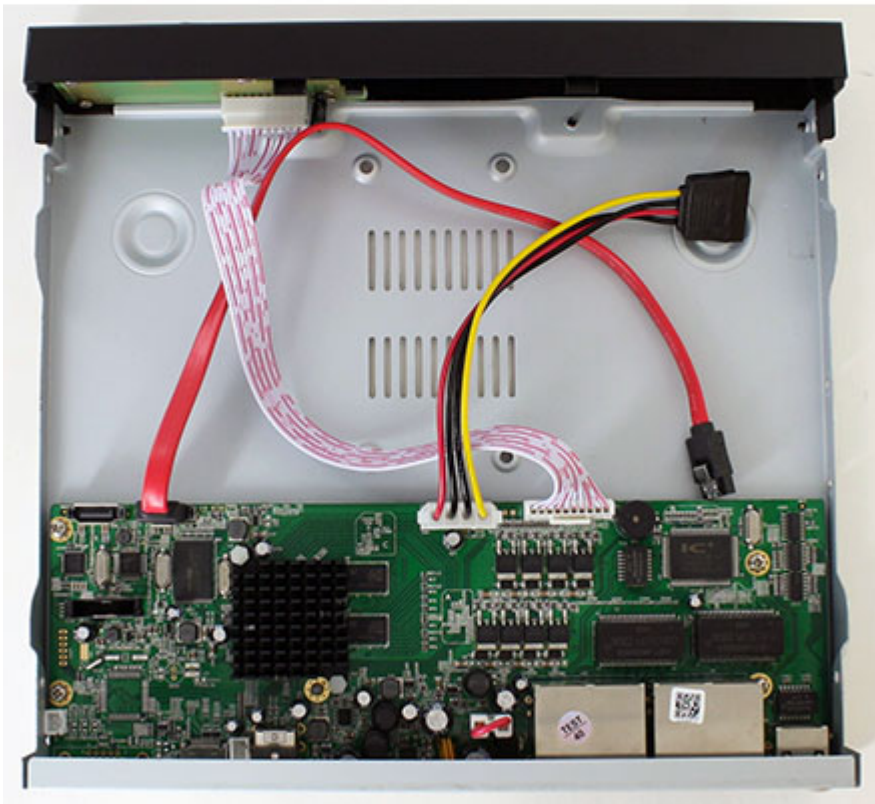

129.00 EUR  
incl. 19% VAT, plus [shipping](#)

- Hi3798M processor !
- SATA HDD support !
- ONVIF ! PTZ !
- H.264/H.265 !

Support:  [Manual \[EN\]](#)

CTFNVR-1 is a digital video recorder for IP-cameras (Signal transmission over LAN or the integrated 8x POE-LAN-connectors). CTFNVR-1 supports the modern H.265 compression. The recorder allows simultaneous multi-channel real-time recording, playback. For recordings you can integrate a SATA HDD (up to 8TB).

**Specification:**

Main processor : Hi3798M

Operating System : Embedded Linux

System Resources : Simultaneous multi-channel real-time recording, playback, network operation, USB backup

Operator interface :16-bit true color graphic menu operation interface, support

USB mouse operation

Preview : 1/4/8/16

Video input (IP) : 4\*5M/8\*4M/8\*3M/16\*960P

Video standards : PAL(625TVL,50f/s);NTSC(525TVL,60f/s)

Video compression H.265/H.264

Display quality Max:4K

Playback quality : 5M/4M/3M/960P

Record Storage :HDD ,network

Backup mode : Network backup, USB hard disk, USB burner, SATA burner

Video output : 1ch HDMI HD output(can be extended to support VGA)

Network interface : 1\* 10M/100M Adaptive Ethernet port,8 POE ports